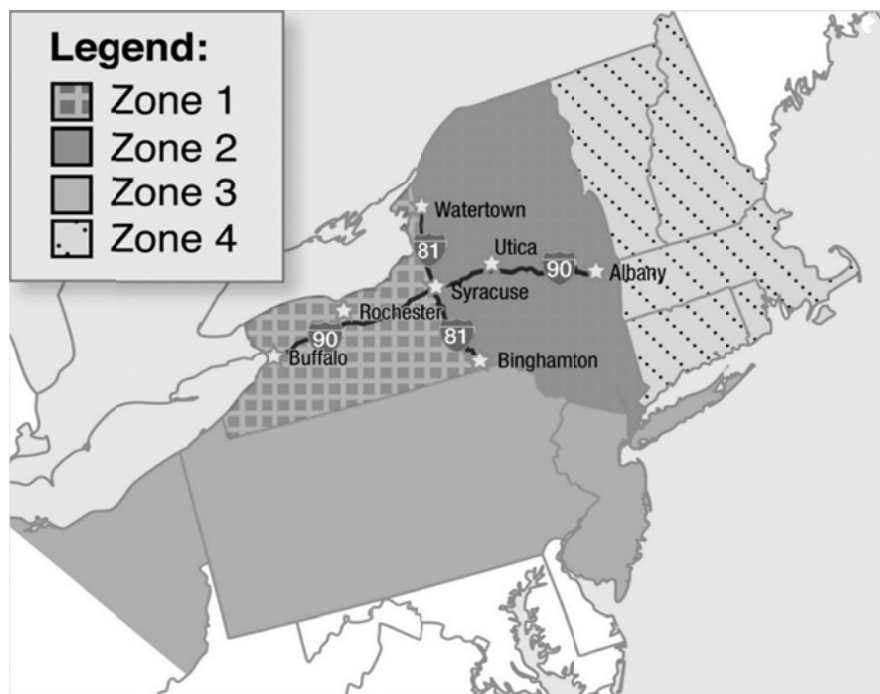

Available Grower Truck Delivery Dates:

Zone 1 & 3: 1/1, 1/15, 1/29, 2/12, 2/26, 3/12, 3/26, 4/09, (odd weeks)

Zone 2 & 4: 1/8, 1/22, 2/5, 2/19, 3/5, 3/19, 4/2, 4/16, (even weeks)