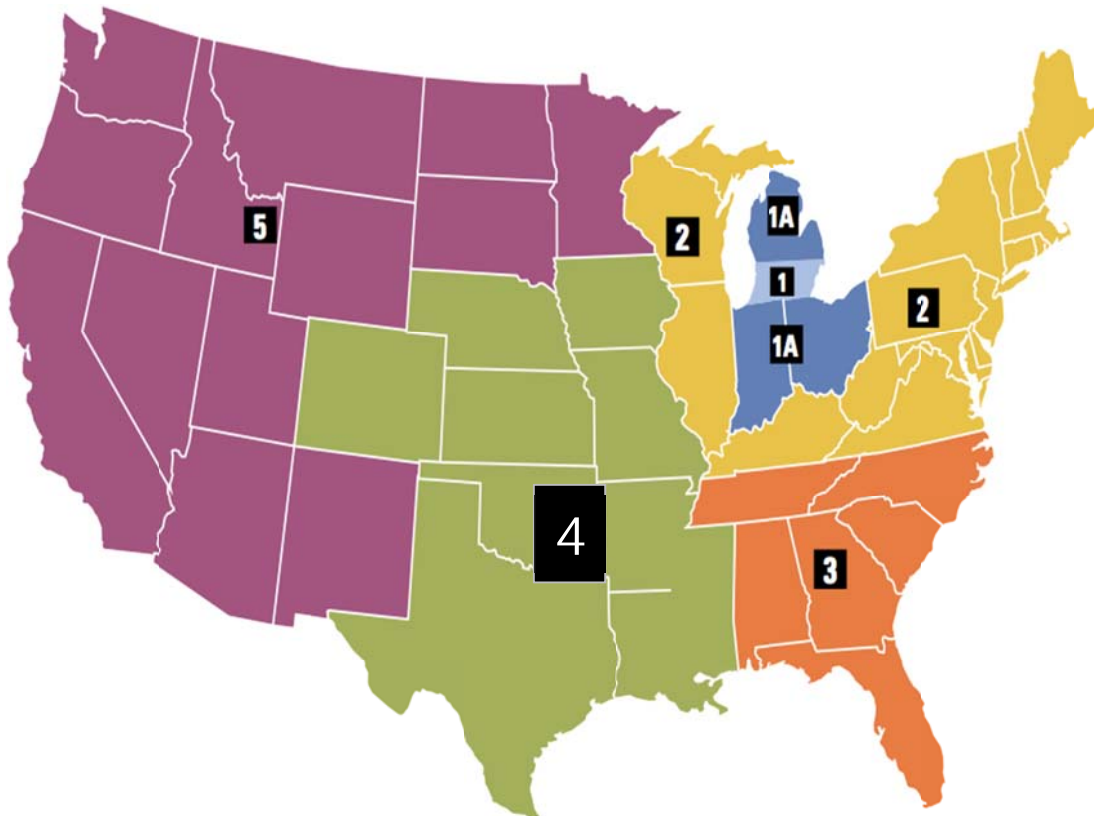

2019 Freight Rates:

2018-19 Season	*Super Saver Weeks								*Non-Supersaver **Late Orders	
	Non Key Accounts			Super Saver + Rates					1-2 Full 8 Count Boxes Cost per tray	3+ Full 8 Count Boxes Cost per Tray
	1-2 Full 8 Count Boxes (per tray) Next Day	3-9 Full 8 Count Boxes (per tray) Next Day	10+ Full 8 Count Boxes (per tray) Next Day	Bronze (per tray)	Silver (per tray)	Single Gold (per tray)	Double Gold (per tray)	Triple Gold (per tray)		
Region #1	8.84	6.74	5.23	3.72	3.14	2.44	1.86	1.28	16.16	13.14
Region #1A	10.35	7.79	6.51	4.42	3.84	3.14	2.67	2.09	16.16	13.14
Region #2	10.35	7.79	6.51	5.12	4.53	3.95	3.49	2.79	16.16	13.14
Region #3	10.35	7.79	6.51	5.12	4.53	4.07	3.49	2.79	16.16	13.14
Region #4	10.35	7.79	6.51	5.12	4.53	4.19	3.49	2.79	16.16	13.14
Region #5	13.37	10.35	8.84	7.33	6.28	5.70	5.00	4.30	17.09	14.19
Region #6	17.09	14.19	n/a	n/a	n/a	n/a	n/a	n/a	17.09	14.19

SuperSaver "Priority Service"

Region 3, 4 & 5	16.22	13.31	11.57	9.83	8.66	8.08	7.50	6.92	n/a	n/a