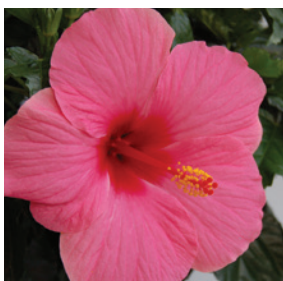

Curacao Wind
Like the rising sun, the 6" golden blooms and magenta throat emanate warmth.

NEW! Lilikoi Yellow (USPP# 20424)
Electrifying, golden-yellow blooms with a hypnotic pink eye.

Sunny Wind (USPP #17623)
Can't look away! Sunshine bright 6-6½" flowers with a mesmerizing red throat.

Tahiti Wind
Butterscotch yellow 5" flowers and a light red throat pulsate with color.

Cayman Wind (USPP #23760)
The lively pink color and large 5½" blooms draw you in.

NEW! Passion Wind (USPPAF)
Illuminating, passionate pink blooms are 5½ to 6" in size.