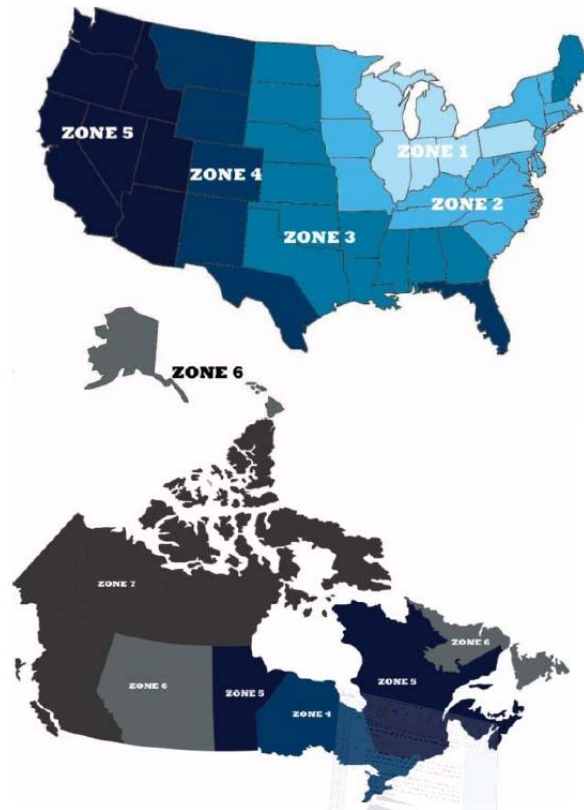

Shipping Zone	States	Rates per Plug Tray	Rates per Strip Tray
1	IL, IN, MI, OH, PA, WI	$6.97	$3.49
2	CT, DE, IA, KY, MA, MD, MN, MO, NC, NJ, NY, RI, SC, TN, VA, VT, WV	$9.30	$4.65
3	AL, AR, GA, KS, LA, ME, MS, ND, NE, NH, OK, SD, Part of TX	$12.21	$6.40
4	FL, CO, MT, NM, WY, Part of TX, Ontario	$14.53	$7.56
5	AZ, CA, ID, NV, OR, UT, WA, Manitoba, New Brunswick, Nova Scotia, Quebec	$16.86	$8.72
6	AK, HI, Alberta, Newfoundland, Saskatchewan	$20.34	$11.05
7	British Columbia, NW Territories, Nunavut, Yukon	$22.67	$13.37