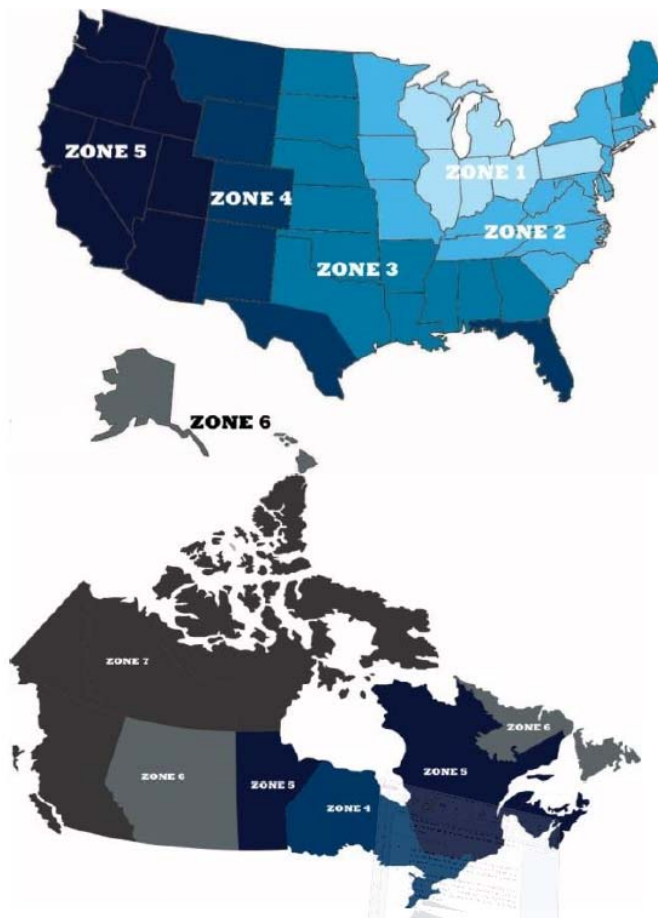

Shipping Information:

- Trays are packed 1-8 trays per box.
- There are no add on fees for handling, packing, or boxing charges within the continental USA.
- New This Season- All shipments are FOB Litchfield, MI
  - Transportation costs are not included in the plant pricing
- Grower truck minimum is 50 trays.
- **FedEx/UPS shipping information**

Shipping Zone	States	Rates per Plug Tray	Rates per Strip Tray
1	IL, IN, MI, OH, PA, WI	$6.97	$3.49
2	CT, DE, IA, KY, MA, MD, MN, MO, NC, NJ, NY, RI, SC, TN, VA, VT, WV	$9.30	$4.65
3	AL, AR, GA, KS, LA, ME, MS, ND, NE, NH, OK, SD, Part of TX	$12.21	$6.40
4	FL, CO, MT, NM, WY, Part of TX, Ontario	$14.53	$7.56
5	AZ, CA, ID, NV, OR, UT, WA, Manitoba, New Brunswick, Nova Scotia, Quebec	$16.86	$8.72
6	AK, HI, Alberta, Newfoundland, Saskatchewan	$20.34	$11.05
7	British Columbia, NW Territories, Nunavut, Yukon	$22.67	$13.37