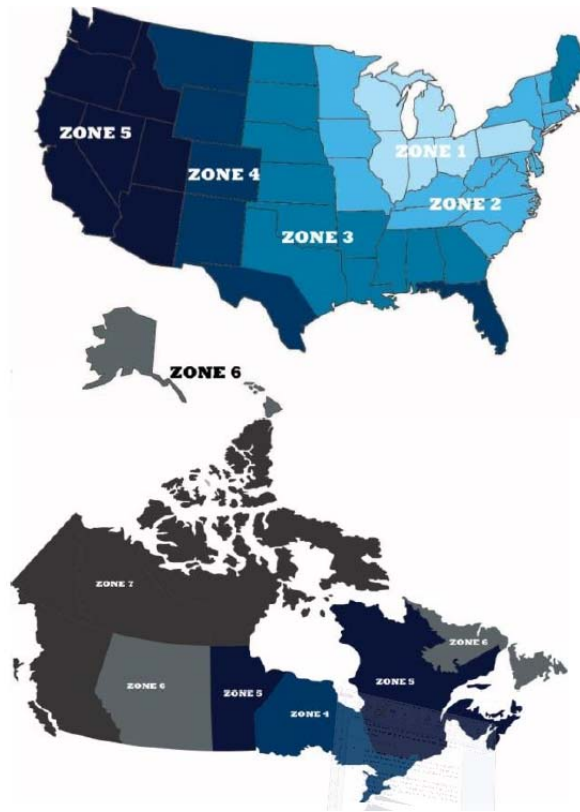

- **Truck shipping information**

- Grower Truck shipping must be requested on the order
- There is a 50 tray minimum to ship. Truck rates are based on the number of trays shipping the same day placed through the same broker to a single destination.
- Actual freight costs may differ by 1-2% per plug/liner
- Customer's facility must be able to accommodate a 48 foot tractor-trailer truck
- R2 patented palletized shipping cradle system is available upon request. Boxes on pallets may be used in place of carts and cradles to allow one way shipping on less than truck load carriers.