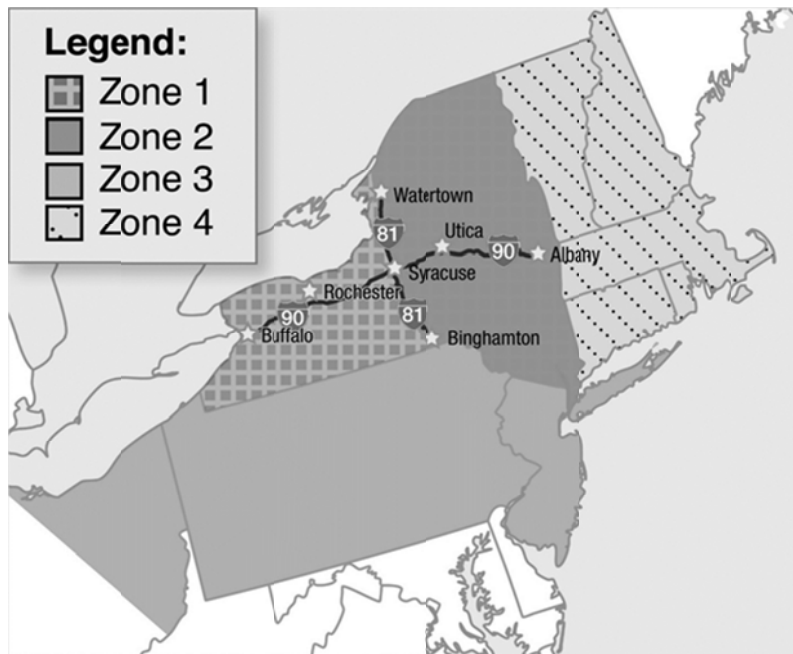

Shipping Information:

- Grower Truck:
  - Zone 1 & 2: 2500 liner minimum. Minimum charge of $170.00
  - Zone 3 & 4 : 3500 liner minimum. Minimum charge of $285.00
- Customer Pick-Up: Appointments for pick-up should be made one week in advance.
  - Available all weeks by appointment only