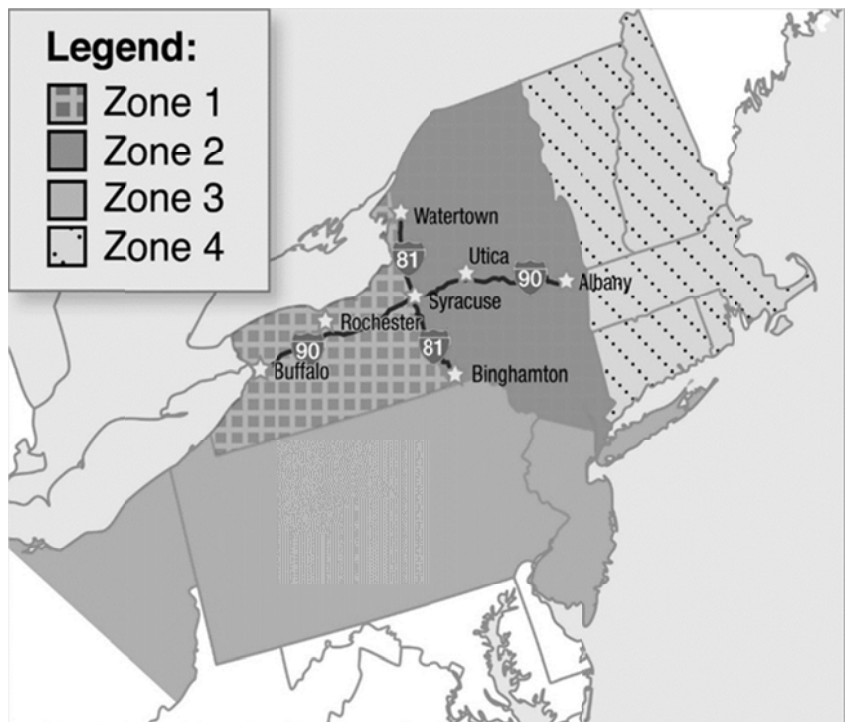

Grower Truck Available Weeks:

Zone 1 & 3: 3/20, 4/3, 4/17
Zone 2 & 4: 3/27, 4/10, 4/24