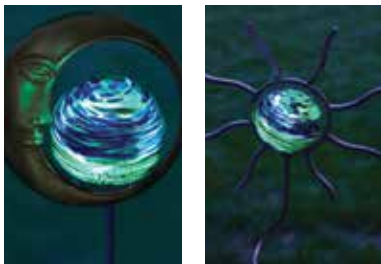

### Echo Valley® illuminaries® Stake

Luminescent crystals within the globe absorb light energy during the day and emit a soothing, light green glow at night. Features a copper finished steel stake.

**Moon - 4.5in L x 2.375in W x 34.25in H**