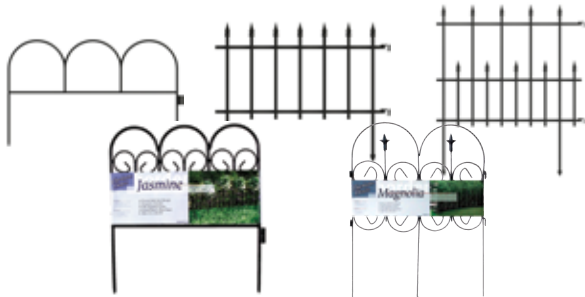

Edging

Garden Craft® No Dig Decorative Border

Accent border with a classic design to fit any décor. Each piece links together easily and is constructed of coated heavy duty steel for many years of use. Black powder coated steel. Spiked feet and interlocking sections for sturdy installation.

Aster - 10in x 18in

GZL060040-287   **UPC** 651082060040
Min. Buy 20EA   **Retail** $4.69

Small Empire - 22in x 18in

GZL060415-921   **UPC** 651082060415
Min. Buy 16EA   **Retail** $14.99

Large Empire - 28in x 24in

GZL060422-1337   **UPC** 651082060422
Min. Buy 16EA   **Retail** $21.79

Jasmine - 18in x 16in

GZL060018-692   **UPC** 651082060019
Min. Buy 16EA   **Retail** $11.29

Magnolia - 32in x 24in

GZL060323-1093   **UPC** 651082060323
Min. Buy 16EA   **Retail** $17.79

Garden Craft® Wisteria Classic Border

Black powder coated steel with a decorative classic border and spiked feet with interlocking sections for sturdy installation.