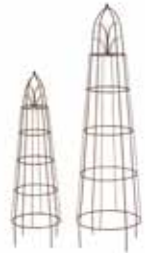

Arbors, Trellises & Topiary

Deer Park Ironworks® Arch Top Topiary Set

Arch Top Topiary Set consists of 2 small and 2 large items plus stakes. All Deer Park Ironworks® products feature durable, heavy gauge metal construction and are protected with a baked-on, powder-coated finish. The natural patina appearance nicely complements any decor or color scheme

2 sizes. Sm - 12in diam x 36in. Lg - 15in diam x 50in.

DEPTO215-8269

UPC 702085411398

Min. Buy 2EA

Retail $118.99