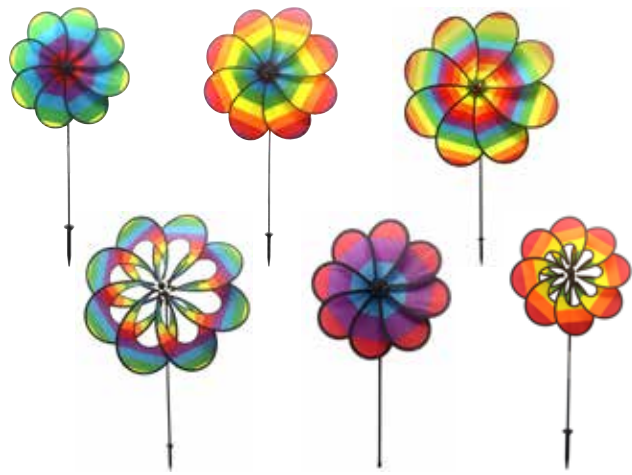

Spinners

Gardener Select® Rainbow Windspinner

Made with colorful polyester fabric and sturdy fiberglass stakes. The breeze moves the petals causing a eye-catching display of vibrant colors.

Laser - 11.02in Diam x 42.91in H

GSA1848-717 UPC 049121054073

Min. Buy 4EA Retail $13.29

Rainbow - 11.02in Diam x 42.91in H

GSA1853-717 UPC 049121054103

Min. Buy 4EA Retail $13.29

Gardener Select® Solid Pinwheel

Made with durable fade resistant nylon fabric and sturdy plastic stakes. The breeze moves the petals causing a eye-catching display of vibrant colors.

Multi-Colored - 7in x 14in

GSA144-815 UPC 049121190306

Min. Buy 4EA Retail $14.89

Gardener Select® Black Bee Pinwheel

Made with durable fade resistant nylon fabric and sturdy plastic stakes. The breeze moves the petals causing a eye-catching display of vibrant colors.

11in W x 16in H

GSA70-608 UPC 049121190283

Min. Buy 4EA Retail $11.59

Gardener Select® Ladybug Pinwheel

Made with durable fade resistant nylon fabric and sturdy plastic stakes. The breeze moves the petals causing a eye-catching display of vibrant colors.

11in W x 16in H

GSA69-519 UPC 049121190276

Min. Buy 4EA Retail $10.19

Gardener Select® Yellow Jacket Pinwheel

Made with durable fade resistant nylon fabric and sturdy plastic stakes. The breeze moves the petals causing a eye-catching display of vibrant colors.

11in W x 16in H

GSA68-470 UPC 049121190269

Min. Buy 4EA Retail $9.49