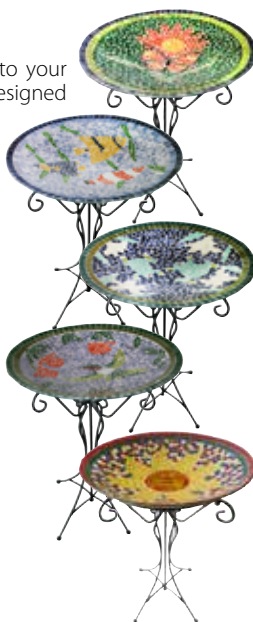

Sun Design

GSA14BFG02-4068 **UPC** 049121189041
 Min. Buy 2EA Retail \$62.99

Bird Feeders

Droll Yankees® A-6RP Classic Sunflower Feeder with Ring Pull Advantage

The A-6F Classic Bird Feeder, invented in 1969, was the first tubular bird feeder. This updated version, A-6RP Classic Sunflower Bird Feeder, stays true to the iconic classic while adding the Ring Pull Advantage feature for easy cleaning. Simply pull the ring to disassemble the feeder in seconds - no tools needed! Ports for all seed types protect the tube against squirrel damage. Detachable cap allows removal of all parts. UV-stabilized polycarbonate tube. Durable metal parts that resists damage from squirrels. Made in the USA.