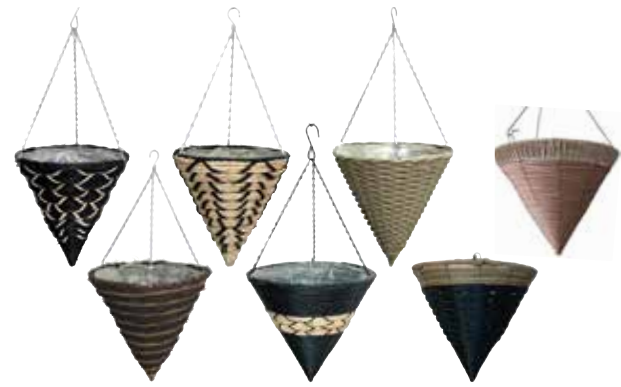

Gardener Select® Cone Hanging Baskets

Resin wicker for indoor and outdoor use. Plastic liner and hanging chain included.

Black with White Stripe - 14in Diam

GSARA801

UPC 049121189416

Min Buy 20 EA

Striped - 14in Diam

GSARA800

UPC 049121225336

Min Buy 20 EA

White with Black Stripe - 14in Diam

GSARA804

UPC 049121189324

Min Buy 20 EA

Dark Brown with Tan Band - 14in Diam

GSARA809

UPC 049121225367

Min Buy 20 EA

Light Striped - 14in Diam

GSARA807

UPC 049121225350

Min Buy 20 EA

Gray with Tan Band - 14in Diam

GSARA806

UPC 049121225343

Min Buy 20 EA

Orange - 14in Diam

GSARA808

UPC 049121189348

Min Buy 20 EA

Gardener Select® Natural Hanging Baskets

Natural wood hanging baskets for indoor and outdoor use. Includes plastic liner and hanging chains.

Round - Gray & White Wood / 12in Diam

GSARA97100S

UPC 049121014732

Min Buy 24 EA

Round - Gray Wood / 12in Diam

GSARA97111S

UPC 049121014725

Min Buy 24 EA