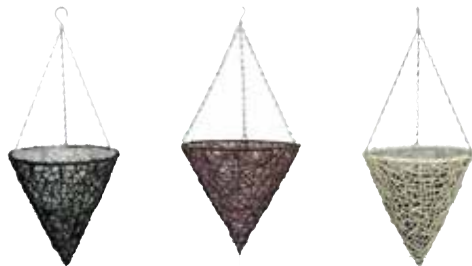

Wall & Hanging Planters

Gardener Select® Resin Wicker Hanging Baskets

Resin wicker for indoor and outdoor use. Plastic liner and hanging chain included.

Cone - Dark Blue - 14in Diam

GSARA810

UPC 049121225268

Min Buy 20 EA

Cone - Terra Cotta / 14in Diam

GSARA860

UPC 049121225305

Min Buy 20 EA

Cone - White / 14in Diam

GSARA850

UPC 049121225282

Min Buy 20 EA