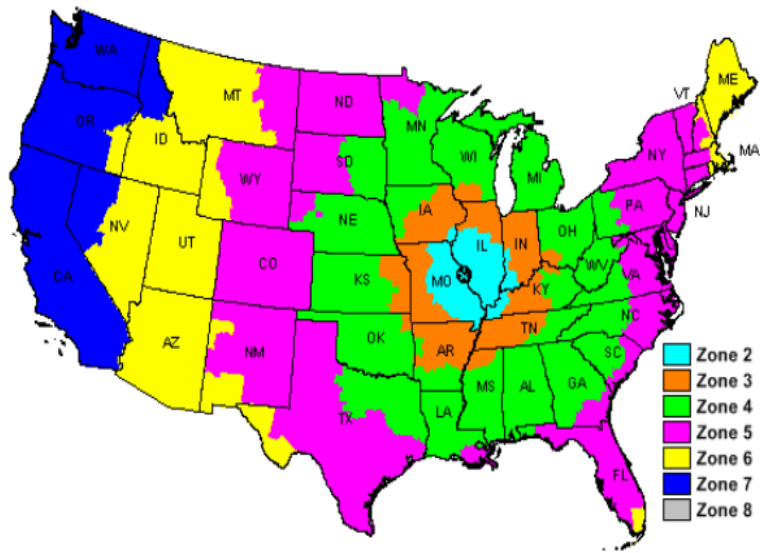

Origin: 63017

• The map above is a general representation of zones, for specific zone information, please refer to fedex.com

Millstadt Trucking Delivery Freight Chart
* Millage for Freight begins in Millstadt, IL 62260

Miles	Mimumum Drop	25 - 100 Trays	101 - 200 Trays	201 - 300 Trays	301 - 400 Trays	401 - 500 Trays	501 + Trays	750+ Trays
1 - 50 Miles	$62.50	$5.76	$5.49	$5.23	$4.97	$4.65	$4.39	Call For Quote
51 - 100 Miles	$125.00	$7.03	$6.76	$6.50	$6.24	$5.92	$5.66	Call For Quote
101 - 200 Miles	$250.00	$8.31	$8.04	$7.78	$7.52	$7.20	$6.94	Call For Quote
201 - 300 Miles	$375.00	$9.58	$9.31	$9.05	$8.79	$8.47	$8.21	Call For Quote
301 - 400 Miles	$500.00	$10.86	$10.58	$10.32	$10.06	$9.75	$9.49	Call For Quote
401 - 501 Miles	$625.00	$12.13	$11.86	$11.60	$11.34	$11.02	$10.76	Call For Quote
501 - 600 Miles	$750.00	$13.40	$13.13	$12.87	$12.61	$12.29	$12.04	Call For Quote
601 +++ Miles	Call For Quote	Call For Quote	Call For Quote	Call For Quote	Call For Quote	Call For Quote	Call For Quote	Call For Quote
Applicable Fuel Sur Charges might be added to Freight								

Freight Claims: Unless the customer accepts a shipment, the customer’s right to a claim for damaged product is forfeited. If a customer receives damaged goods, the customer must immediately notify the broker. Millstadt Young Plants will file the claim with the carrier upon receiving notification from the broker. **Damages relating to shipping must be reported within 24 hours** of delivery. **Quality or shortages of claims must be reported within 3 working days** of delivery to Millstadt Young Plants by the broker. Failure to report problems within the specified time limits will preclude any related claims for credit.

Cancellations: Orders cannot be cancelled 6 weeks prior to ship.