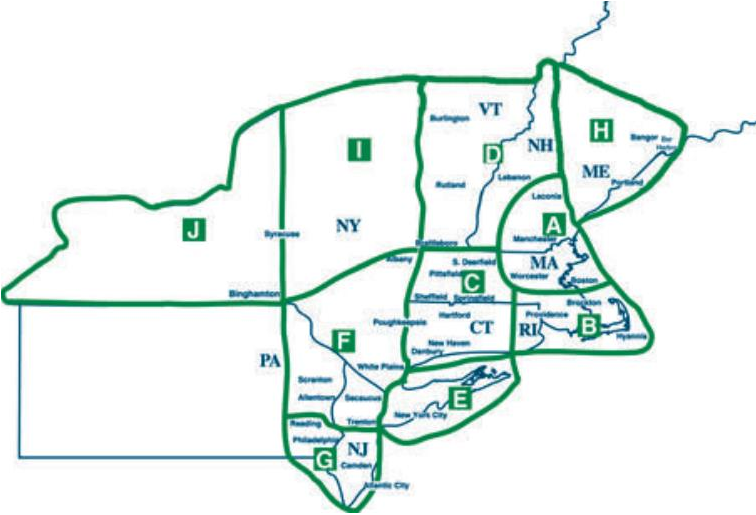

Zone B, C, D, H: \$212.39

Zone E, F, I: \$318.58

Zone G, J: \$448.38

Pickup: Monday-Friday 9am-4pm please call one week ahead to arrange a pickup time.

Prices/Terms: Subject to change.

Claims: Must be submitted within 2 days upon receipt of product. This includes quality claims as well as freight and mishandling issues. It is important to provide photos of the plants if there are problems. This helps us understand the issue.

2024 D.S. Cole Mum/Aster Plant n Ship Product List

Quantity	Description	Sold As
	8" PNS Aster Henry 1 Blue	50
	8" PNS Aster Henry 1 Pink	50
	8" PNS Aster Henry 1 Purple	50
	8" PNS Aster Henry 3 Pink	50
	8" PNS Aster Henry 3 Purple	50
	8" PNS Aster Victoria Fanny	50
	8" PNS Aster Victoria Pink Fanny	50
	8" PNS Mum Addison White	50
	8" PNS Mum Adiva Purple	50
	8" PNS Mum Adriana Purple	50
	8" PNS Mum Aduro Orange	50
	8" PNS Mum Aduro Pink	50
	8" PNS Mum Aduro Purple	50
	8" PNS Mum Aduro Red	50
	8" PNS Mum Aideen Red Fire	50
	8" PNS Mum Allegra Yellow	50
	8" PNS Mum Aluga White	50
	8" PNS Mum Aluga Yellow	50
	8" PNS Mum Amadora Red	50
	8" PNS Mum Amiko Bronze	50
	8" PNS Mum Amiko Violet	50
	8" PNS Mum Amiko White	50
	8" PNS Mum Amiko Yellow	50
	8" PNS Mum Antica Bronze	50
	8" PNS Mum Arlette Purple	50
	8" PNS Mum Arluno Orange	50
	8" PNS Mum Arluno Pink	50
	8" PNS Mum Arluno Pink Dark	50
	8" PNS Mum Arluno Purple	50
	8" PNS Mum Arluno Red	50
	8" PNS Mum Arluno Yellow	50
	8" PNS Mum Arlunoanilla	50
	8" PNS Mum Ashley Red	50
	8" PNS Mum Aubrey Orange	50
	8" PNS Mum Autumn Sunset	50
	8" PNS Mum Balance Bronze Bicolor	50
	8" PNS Mum Baoli Lilac M Spdr	50
	8" PNS Mum Beach Yellow	50
	8" PNS Mum Beatrice Orange	50
	8" PNS Mum Bertha White	50
	8" PNS Mum Bethany Yellow	50
	8" PNS Mum Beverly Bronze	50
	8" PNS Mum Beverly Dark Bronze	50