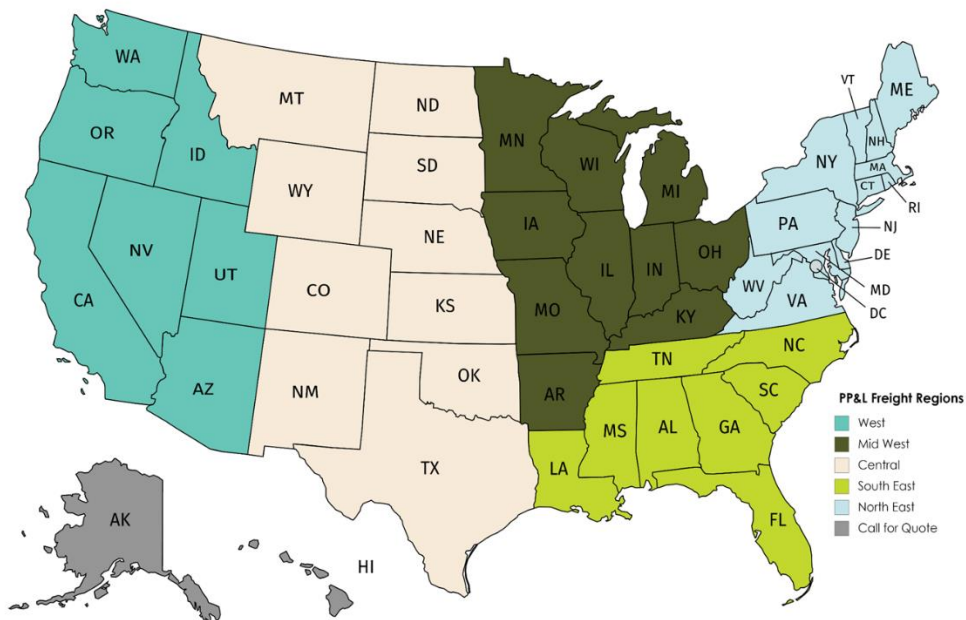

FULL PALLET PRICING						
LINER SIZE	102 CORDYLINE	162	128	72	50	32
Units per Pallet	8,160	19,440	15,360	8,064	4,000	1,792
Trays Per Pallet	80	120	120	112	80	56

PP&L Ship Zone	Price/Liner	Price/Liner	Price/Liner	Price/Liner	Price/Liner	Price/Liner
West	$ 0.072	$ 0.030	$ 0.038	$ 0.073	$ 0.147	$ 0.329
Central	$ 0.108	$ 0.046	$ 0.058	$ 0.110	$ 0.221	$ 0.494
Midwest	$ 0.133	$ 0.056	$ 0.071	$ 0.135	$ 0.271	$ 0.606
South East	$ 0.141	$ 0.059	$ 0.075	$ 0.143	$ 0.288	$ 0.642
North East	$ 0.152	$ 0.064	$ 0.081	$ 0.154	$ 0.310	$ 0.691

HALF PALLET PRICING						
LINER SIZE	102 CORDYLINE	162	128c	72	50	32
Units per 1/2 Pallet	4,080	9,720	7,680	4,032	2,000	896
Minimum Trays Per 1/2 Pallet	40	60	60	48	40	28

PP&L Ship Zone	Price/Liner	Price/Liner	Price/Liner	Price/Liner	Price/Liner	Price/Liner
West	$ 0.145	$ 0.061	$ 0.077	$ 0.146	$ 0.295	$ 0.658
Central	$ 0.217	$ 0.091	$ 0.115	$ 0.219	$ 0.442	$ 0.988
Midwest	$ 0.266	$ 0.112	$ 0.141	$ 0.269	$ 0.543	$ 1.212
South East	$ 0.282	$ 0.118	$ 0.150	$ 0.285	$ 0.575	$ 1.284
North East	$ 0.304	$ 0.127	$ 0.161	$ 0.307	$ 0.619	$ 1.088