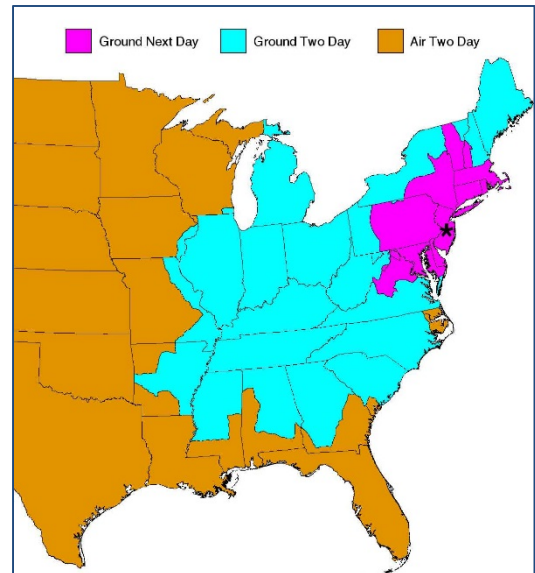

1-25 Miles	$1.45		251-275 Miles	$4.07
26-75 Miles	$1.57		276-300 Miles	$4.36
76-100 Miles	$1.74		301-325 Miles	$4.94
101-125 Miles	$2.03		326-350 Miles	$5.23
126-150 Miles	$2.33		351-375 Miles	$5.52
151-175 Miles	$2.62		376-400 Miles	$5.81
176-200 Miles	$2.91		401-425 Miles	$6.40
201-225 Miles	$3.49		426-500 Miles	$6.69
226-250 Miles	$3.78		501 Miles & Up	call

- **FedEx Rates:** If orders cannot ship via Kube-Pak Grower Truck we will use FedEx Ground and Air Service. Kube-Pak will ship using FedEx Ground service for all customers inside the Ground 1 and 2 day service areas. See the map to the right for approximate FedEx service areas from Kube-Pak. (Please call to confirm as the map only provides an approximation). Customers outside these areas will ship FedEx 2nd Day Air unless weather dictates Next Day Air. FedEx Air Shipping Charges are based on the FedEx Air service charge plus a boxing charge. See details below. For orders that cannot ship via Kube-Pak Grower Truck and are 30 trays or more, FedEx Less-Than-Trailerload (LTL) Freight service is an option and provides improved rates. Call for more information on this service.

- Please contact your Plant Connection sales rep for a FedEx freight quote.

<u>Trays Per Box</u>	<u>Large Box</u>	<u>Medium Box</u>	<u>Small Box</u>
500	8 trays	3 trays	1 tray
280	6 trays	2 trays	1 tray
160, 100, 50	4 trays	2 trays	1 tray