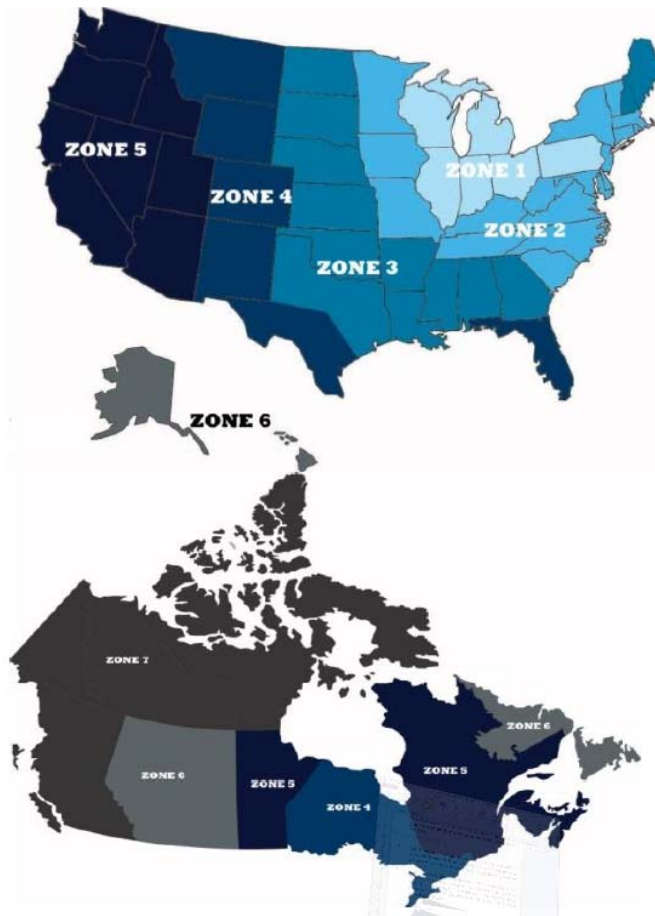

Shipping Zone	States	Rates per Plug Tray	Rates per Strip Tray
1	IL, IN, MI, OH, PA, WI	$6.84	$3.99
2	CT, DE, IA, KY, MA, MD, MN, MO, NC, NJ, NY, RI, SC, TN, VA, VT, WV	$9.12	$5.41
3	AL, AR, GA, KS, LA, ME, MS, ND, NE, NH, OK, SD, Part of TX	$11.97	$7.12
4	FL, CO, MT, NM, WY, Part of TX, Ontario	$14.25	$8.26
5	AZ, CA, ID, NV, OR, UT, WA, Manitoba, New Brunswick, Nova Scotia, Quebec	$16.53	$9.69
6	AK, HI, Alberta,	$19.95	$11.68