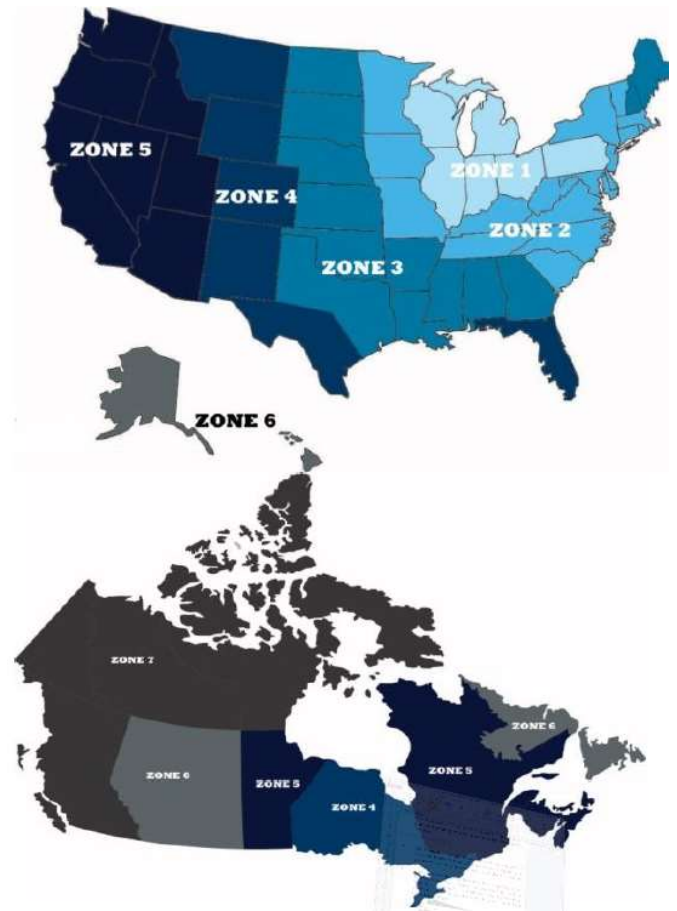

Shipping Information:

- Trays are packed 1-8 trays per box.
- Full boxes measure 12 X 14 x 22 inches, half boxes measure 12 X 7 X 22 inches.
- Dimensional weight of full box is 19lbs. Half box is 10lbs.
- No minimum boxing requirement.
- There are no add on fees for handling, packing, or boxing charges within the continental USA.
- New This Season- All shipments are FOB Litchfield, MI
  - Transportation costs are not included in the plant pricing
- Grower truck minimum is 50 trays.
- **FedEx/UPS shipping information**

Shipping Zone	States	Rates per Plug Tray	Rates per Strip Tray
1	IL, IN, MI, OH, PA, WI	$8.00	$4.95
2	CT, DE, IA, KY, MA, MD, MN, MO, NC, NJ, NY, RI, SC, TN, VA, VT, WV, District of Columbia	$10.55	$6.65
3	AL, AR, GA, KS, LA, ME, MS, ND, NE, NH, OK, SD, Part of TX	$13.35	$8.35
4	FL, CO, MT, NM, WY, Part of TX, Ontario	$15.65	$9.55
5	AZ, CA, ID, NV, OR, UT, WA, Manitoba, New Brunswick, Nova Scotia, Quebec	$17.95	$11.00
6	AK, HI, Alberta, Newfoundland, Saskatchewan	$21.25	$12.95
7	British Columbia, NW Territories, Nunavut, Yukon	$23.55	$14.40